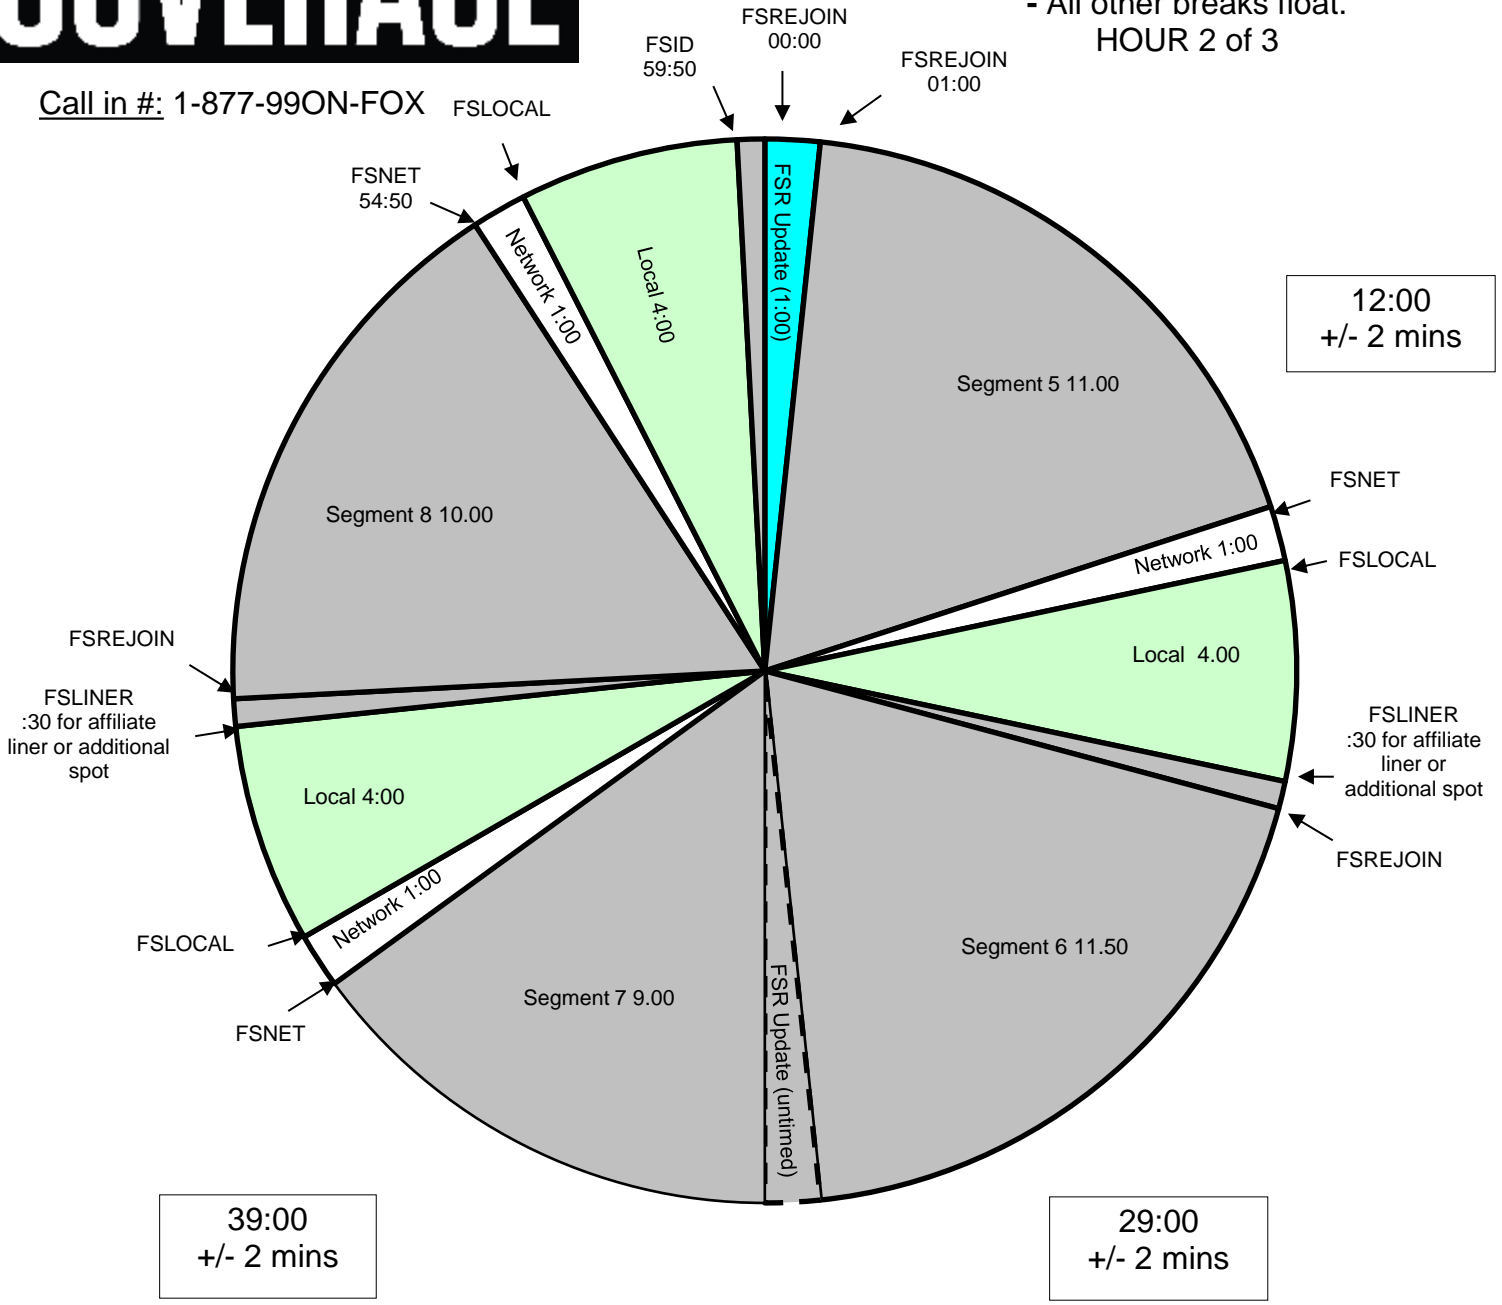

OUTKICK THE COVERAGES

Outkick the Coverage
Effective August 28th 2017
Premiere XDS PRO4-P Satellite
Airs Live 6:00AM-9:00AM Eastern
3:00AM-6:00AM Pacific
- Each hour opens at 01:00. Hard Out at 54:50
- All other breaks float.
HOUR 2 of 3

Call in #: 1-877-99ON-FOX FSLOCAL